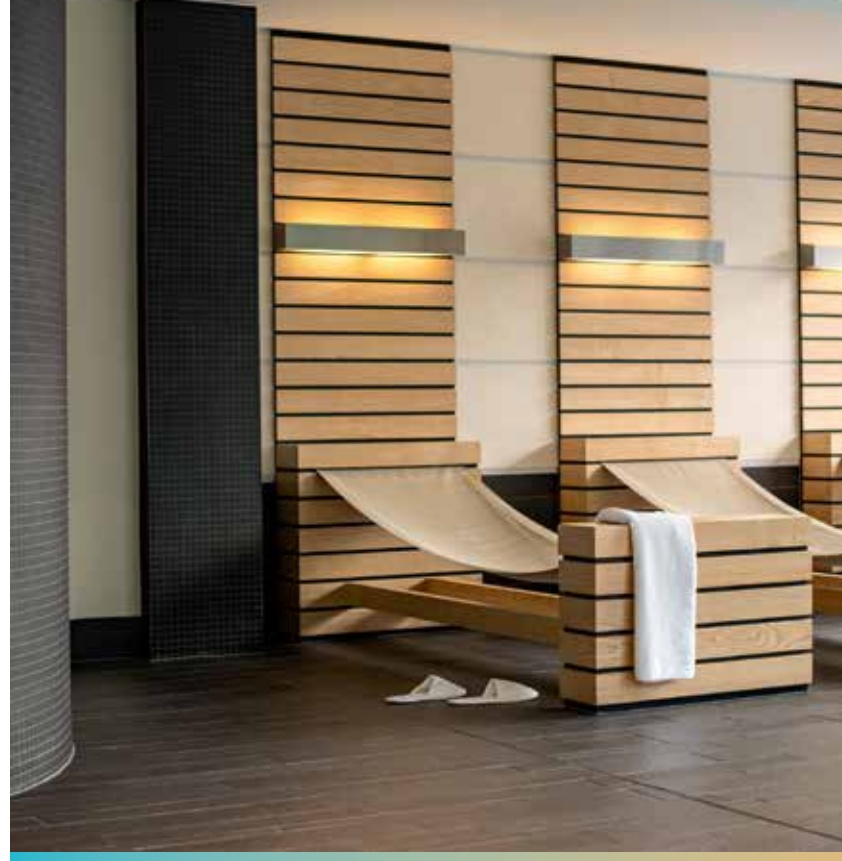

PREISLISTE „FIT AND SPA LOUNGE“

EUR

Tageskarte	60
10er Tageskarte	450

Kinder im Alter bis einschließlich des 12. Lebensjahres zahlen einen Festpreis von 35 € für eine Tageskarte.

MITGLIEDSCHAFT IM „FIT AND SPA LOUNGE“-WELLNESS CLUB*

3-Monatskarte	750
Time Card für ein Jahr	1.350

Montag – Freitag von 10:00 – 17:00 Uhr

Halbjahreskarte/6 Monate	1.350
Jahreskarte	2.250

Parkticket für die Hotelgarage	750

(für ein Jahr; nur in Verbindung mit einer Mitgliedschaft)

*Mitgliedschaften sind personengebunden und nicht übertragbar. Kinder bis zwölf Jahre zahlen nur 50 % der Mitgliedspreise.

MASSAGEN IN UNSERER SPA LOUNGE

DAUER EUR

Klassische Massagen	50 Min.	85
Sportmassage	50 Min.	95
Relax-Energiemassage	50 Min.	85

Für weitere Informationen rundum das Angebot von Johannes Fernis wählen Sie bitte +49 30 26962882.

Verschenken Sie eine Wellness-Auszeit mit unseren Geschenkgutscheinen!

Alle unsere Arrangements sind nach Verfügbarkeit und auf Anfrage buchbar.